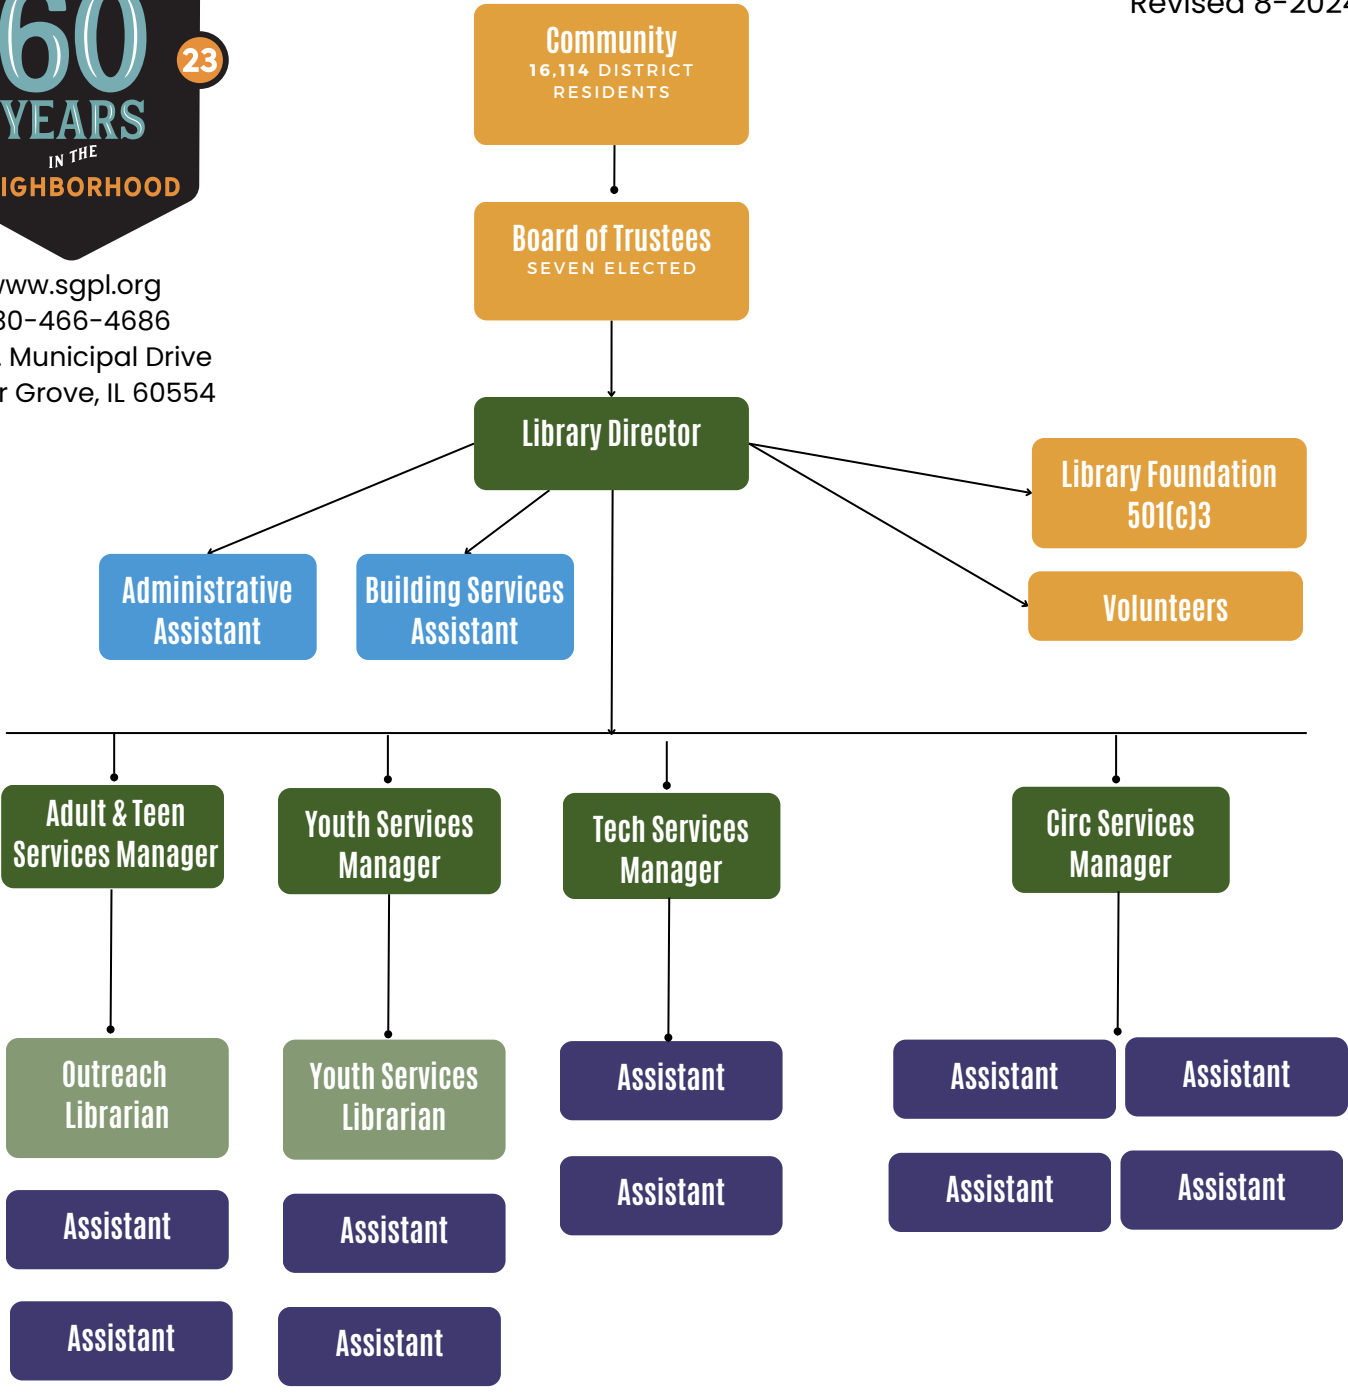

SUGAR GROVE PUBLIC LIBRARY DISTRICT

Organizational Chart

Revised 8-2024

www.sgpl.org
630-466-4686
125 S. Municipal Drive
Sugar Grove, IL 60554

- The Board of Trustees (7) are elected & serve unpaid 4 year terms.
- There are 8 FT employees at 37.5 hours per week.
- There are 12 part time employees (10-30 hours weekly), of which, 2 are substitutes.
- Sugar Grove Library District joined IMRF effective 7-1-2024
- On average per month, 8-12 volunteers help with: program help, craft preparation, cleaning, shelving, organizing book sale & food pantry, and summer reading program.